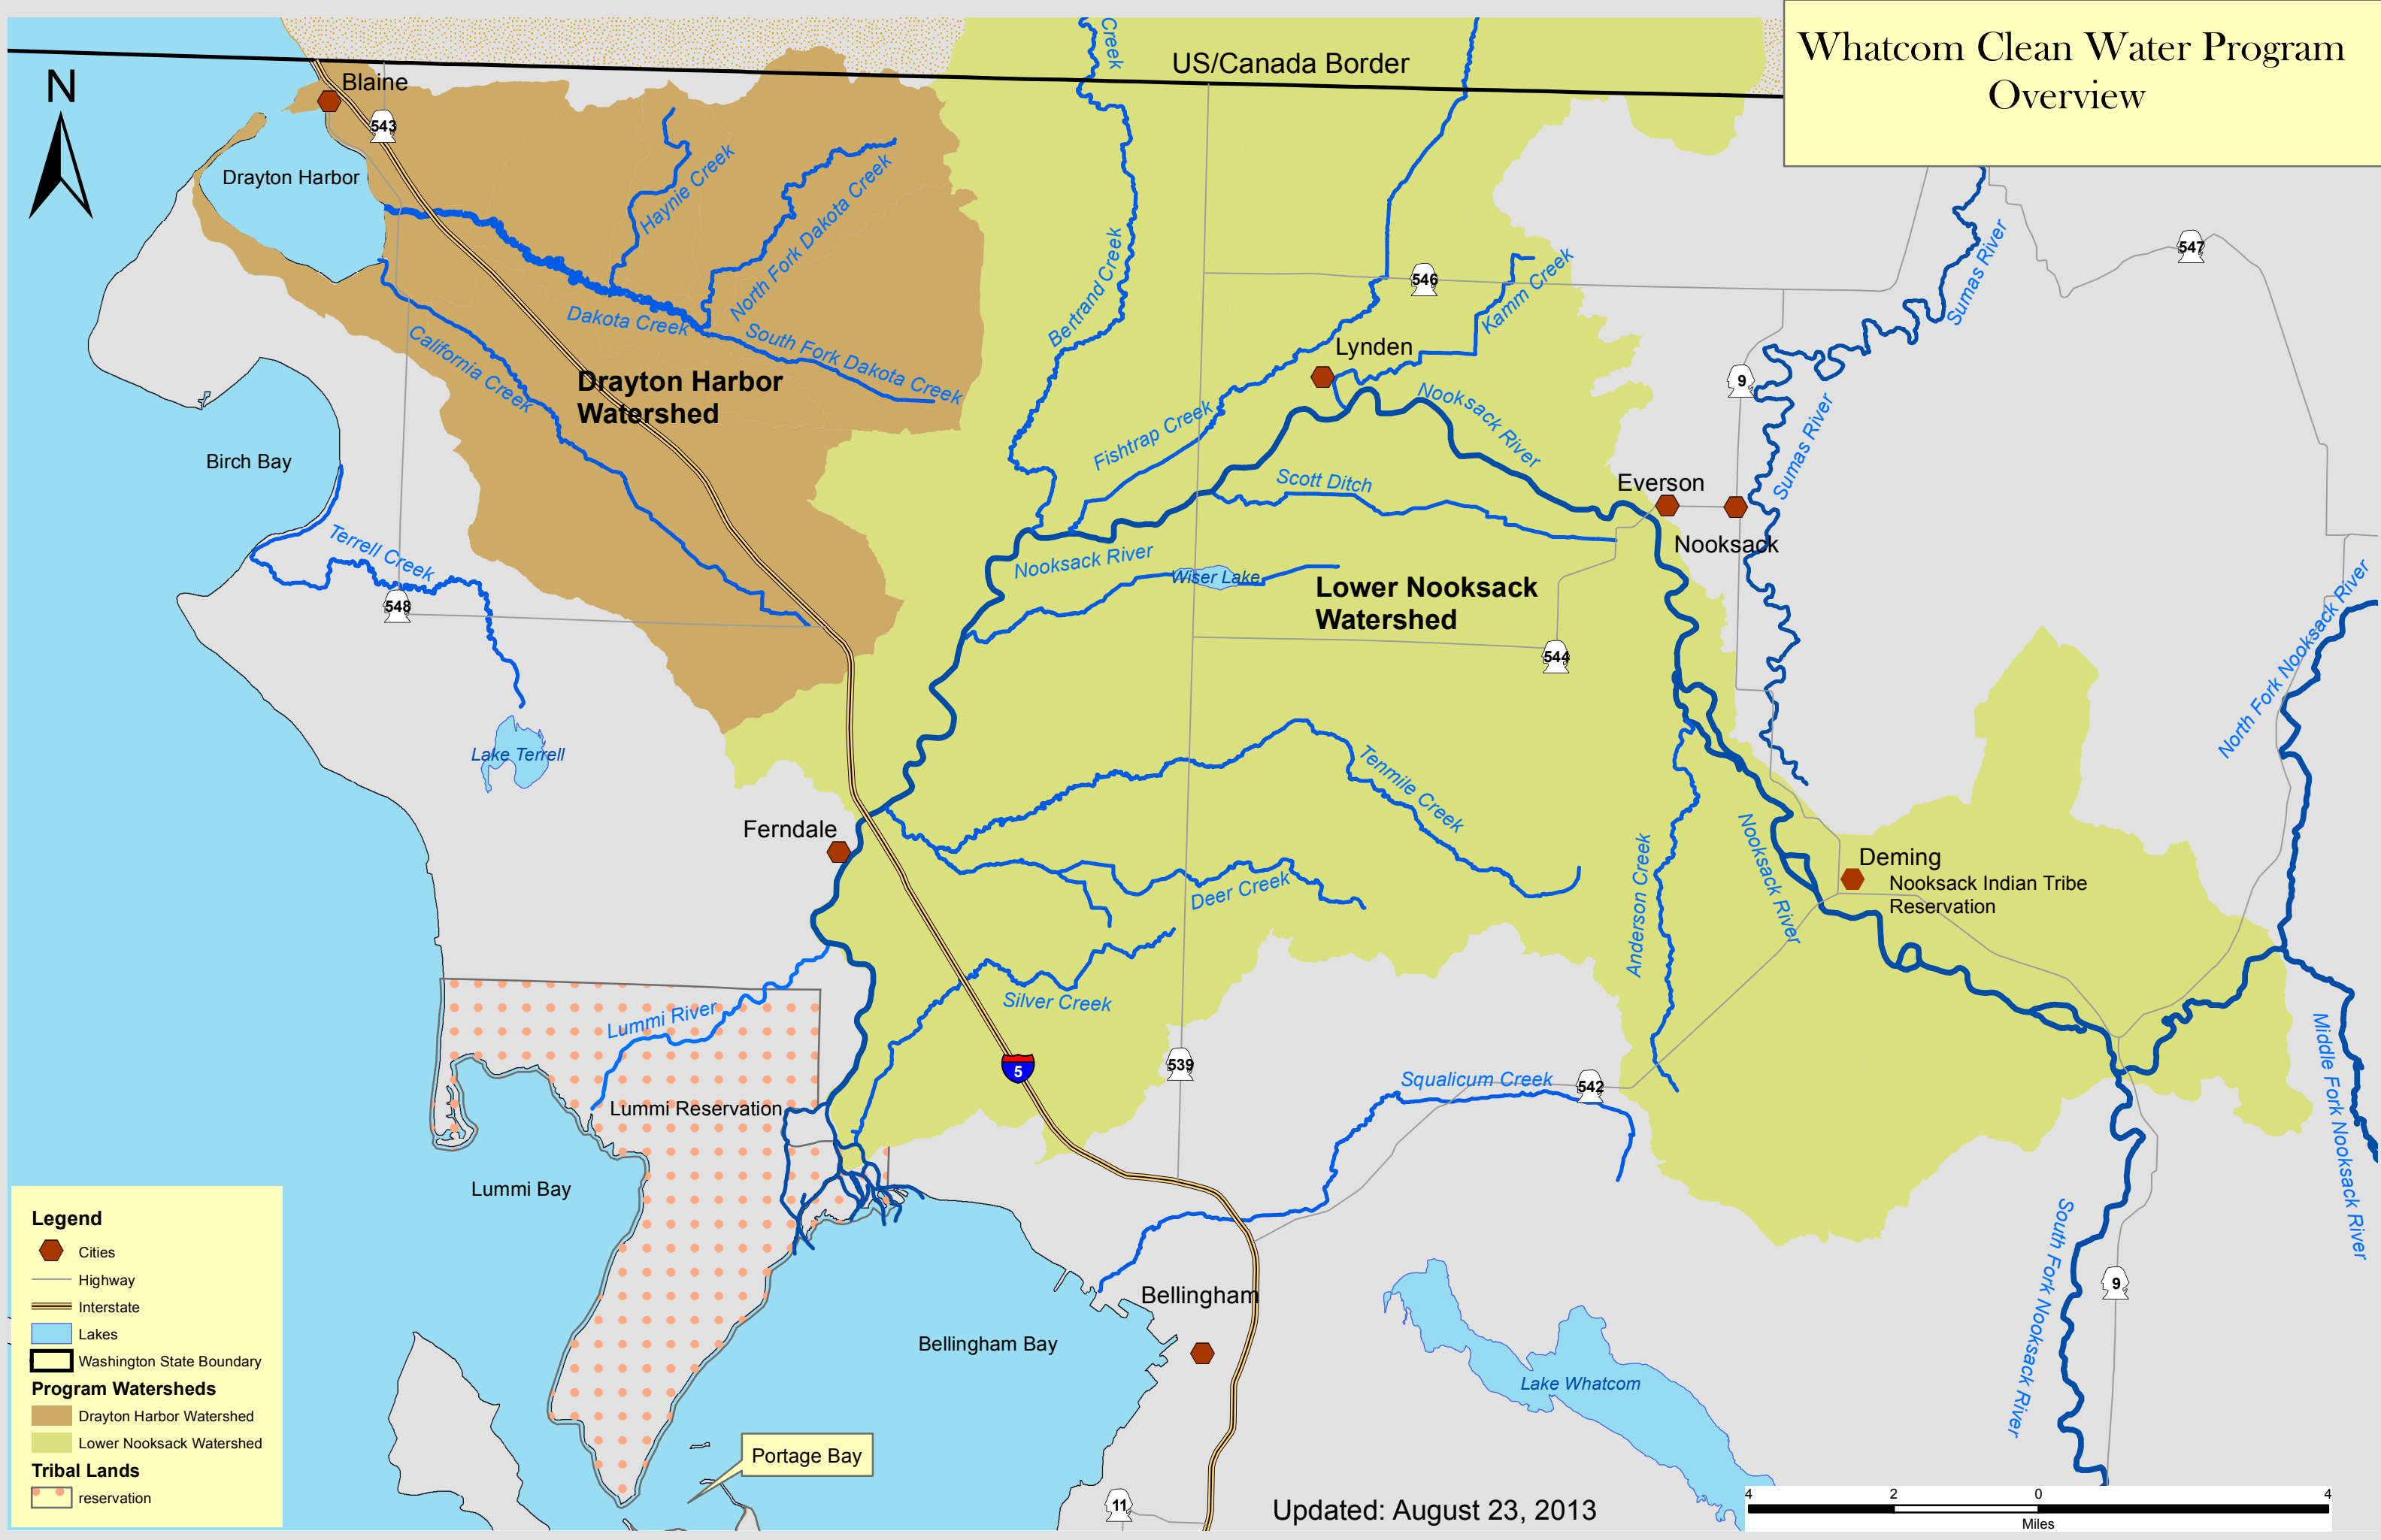

# Whatcom Clean Water Program Overview

**Legend**

- Cities
- Highway
- Interstate
- Lakes
- Washington State Boundary

**Program Watersheds**

- Drayton Harbor Watershed
- Lower Nooksack Watershed

**Tribal Lands**

- reservation

Updated: August 23, 2013