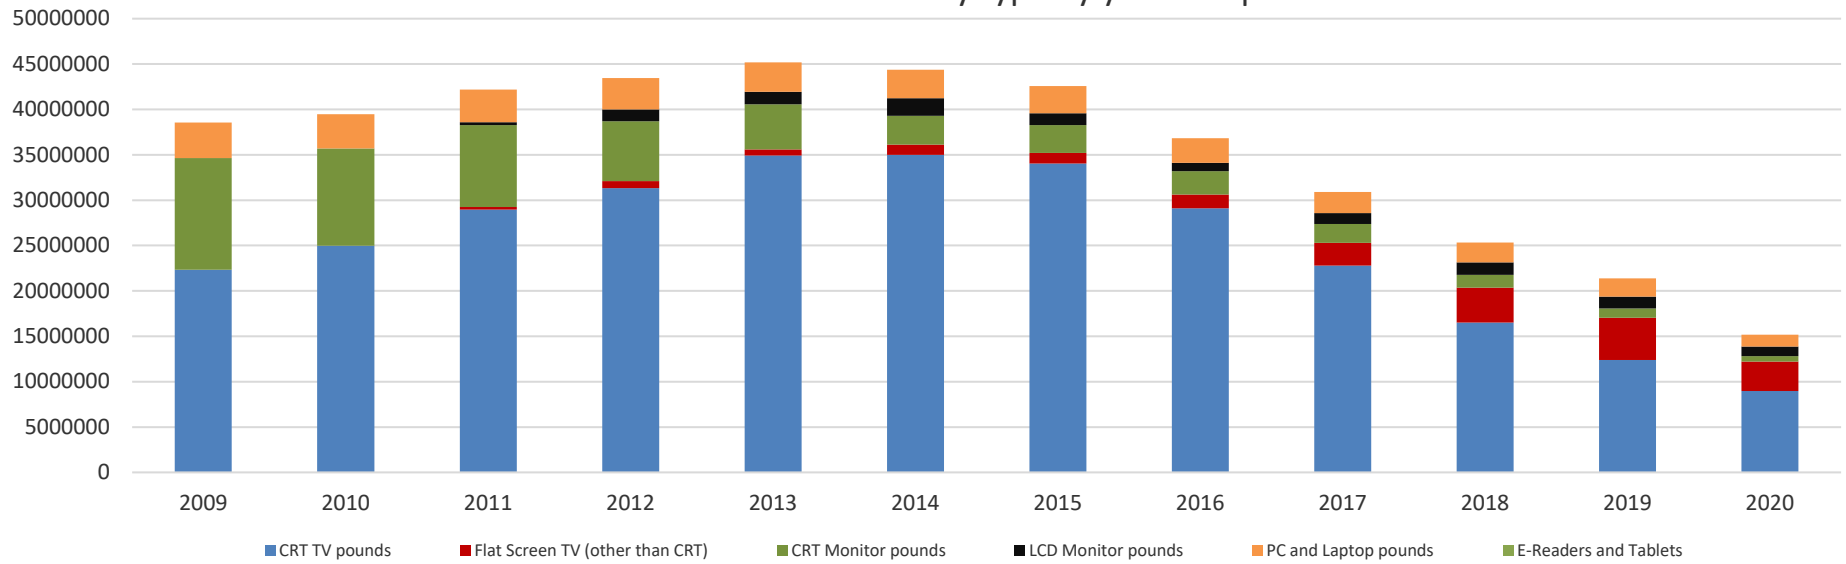

WMMFA collected POUNDS by type by year comparison

Percentage of CEP product type by year - UNITS

0.7