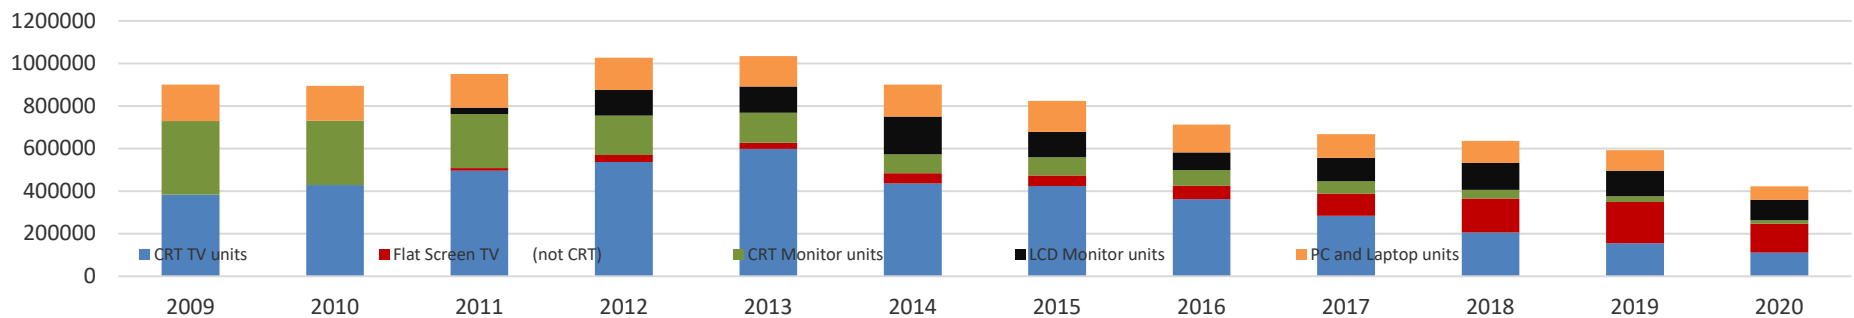

WMMFA collected POUNDS by type by year comparison

Summary of Design for Recycling - October 1, 2020 WMMFA Board Meeting: Sam Kim, President of E-Waste LLC and Bill Sidell, Operations Manager, ACE Metal Co. initiated the DfR discussion suggesting to the manufacturers that by making their products easier to dismantle processors might achieve a higher recycling rate. Specific suggestions and discussion focused on the numbers of screws, and uniformity in screw head sizes utilized, glue, and , glue type used. Sam and Bill suggested that manufacturers might provided processors with dismantling instructions including information on types of chemicals or solvents that might help separate glues (if any). Another suggestion was to identify by stamp or code what type of plastic was being used for each sub component so that the components could be separated more accurately and quickly. Both Sam and Bill expressed concern over the future of plastics recycling as many countries were considering used plastic bans, via current or proposed legislation or trade agreements.

WMMFA collected UNITS by type by year comparison