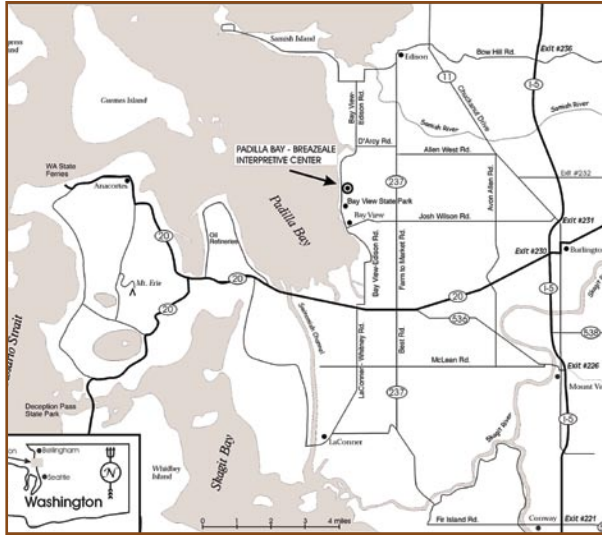

Padilla Bay Bird Checklist

Covering the area surrounding Padilla Bay, including Fidalgo and Samish Islands and the Skagit and Samish Flats

Padilla Bay National Estuarine Research Reserve
10441 Bay View-Edison Road
Mount Vernon, WA 98273
(360) 428-1558
www.padillabay.gov

KEY

Sp - Spring
S - Summer
F - Fall
W - Winter

Common Should see or hear in primary habitat

Uncommon May see or hear in primary habitat

Occasional to rare Unlikely to see or hear, but may be in area

	Sp	S	F	W
Waterfowl				
— White-Fronted Goose		
— Snow Goose	████	████		
— Canada Goose	████	████		
— Brant	████		████	
— Trumpeter Swan	████	████		
— Tundra Swan	████	████		
— Wood Duck	████	████		
— Gadwall	████	████		
— Eurasian Wigeon	████	████		
— American Wigeon	████	████		
— Mallard	████	████		
— Blue-winged Teal		
— Cinnamon Teal	████	████		
— Northern Shoveler	████	████		
— Northern Pintail	████	████		
— Green-winged Teal	████	████		
— Canvasback		
— Redhead		
— Ring-necked Duck	████	████		
— Greater Scaup	████	████		
— Lesser Scaup	████	████		
— Harlequin Duck		
— Surf Scoter	████	████		
— White-winged Scoter	████	████		
— Black Scoter		
— Long-tailed Duck	████	████		
— Bufflehead	████	████		
— Common Goldeneye	████	████		
— Barrow's Goldeneye	████	████		
— Hooded Merganser		
— Common Merganser	████	████		
— Red-breasted Merganser	████	████		
— Ruddy Duck		
Gallinaceous Birds				
— Ring-necked Pheasant	████	████		
— Ruffed Grouse	████	████		
— California Quail	████	████		
Loons and Grebes				
— Red-throated Loon	████	████		
— Pacific Loon	████	████		
— Common Loon	████	████		
— Pied-billed Grebe	████	████		