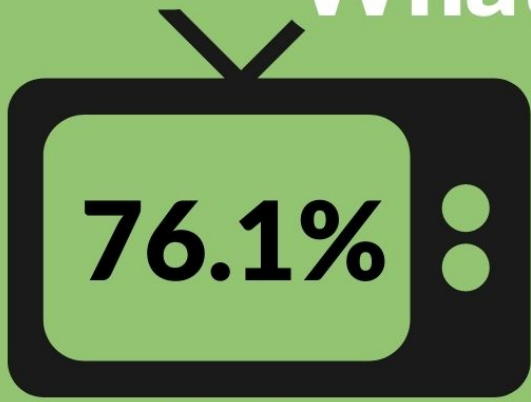

E-Cycle is

15

E-Cycle has recycled over 450 million pounds of electronics since the program began in 2009

What gets recycled?

TVs

Laptops

Monitors

100%

of Washingtonians have a recycling center in county

E-Cycle Washington takes TVs, computers, monitors, laptops, tablets, e-readers, and portable DVD players.

For more information about E-Cycle Washington, or to find a collection site, go to: ecyclewashington.org