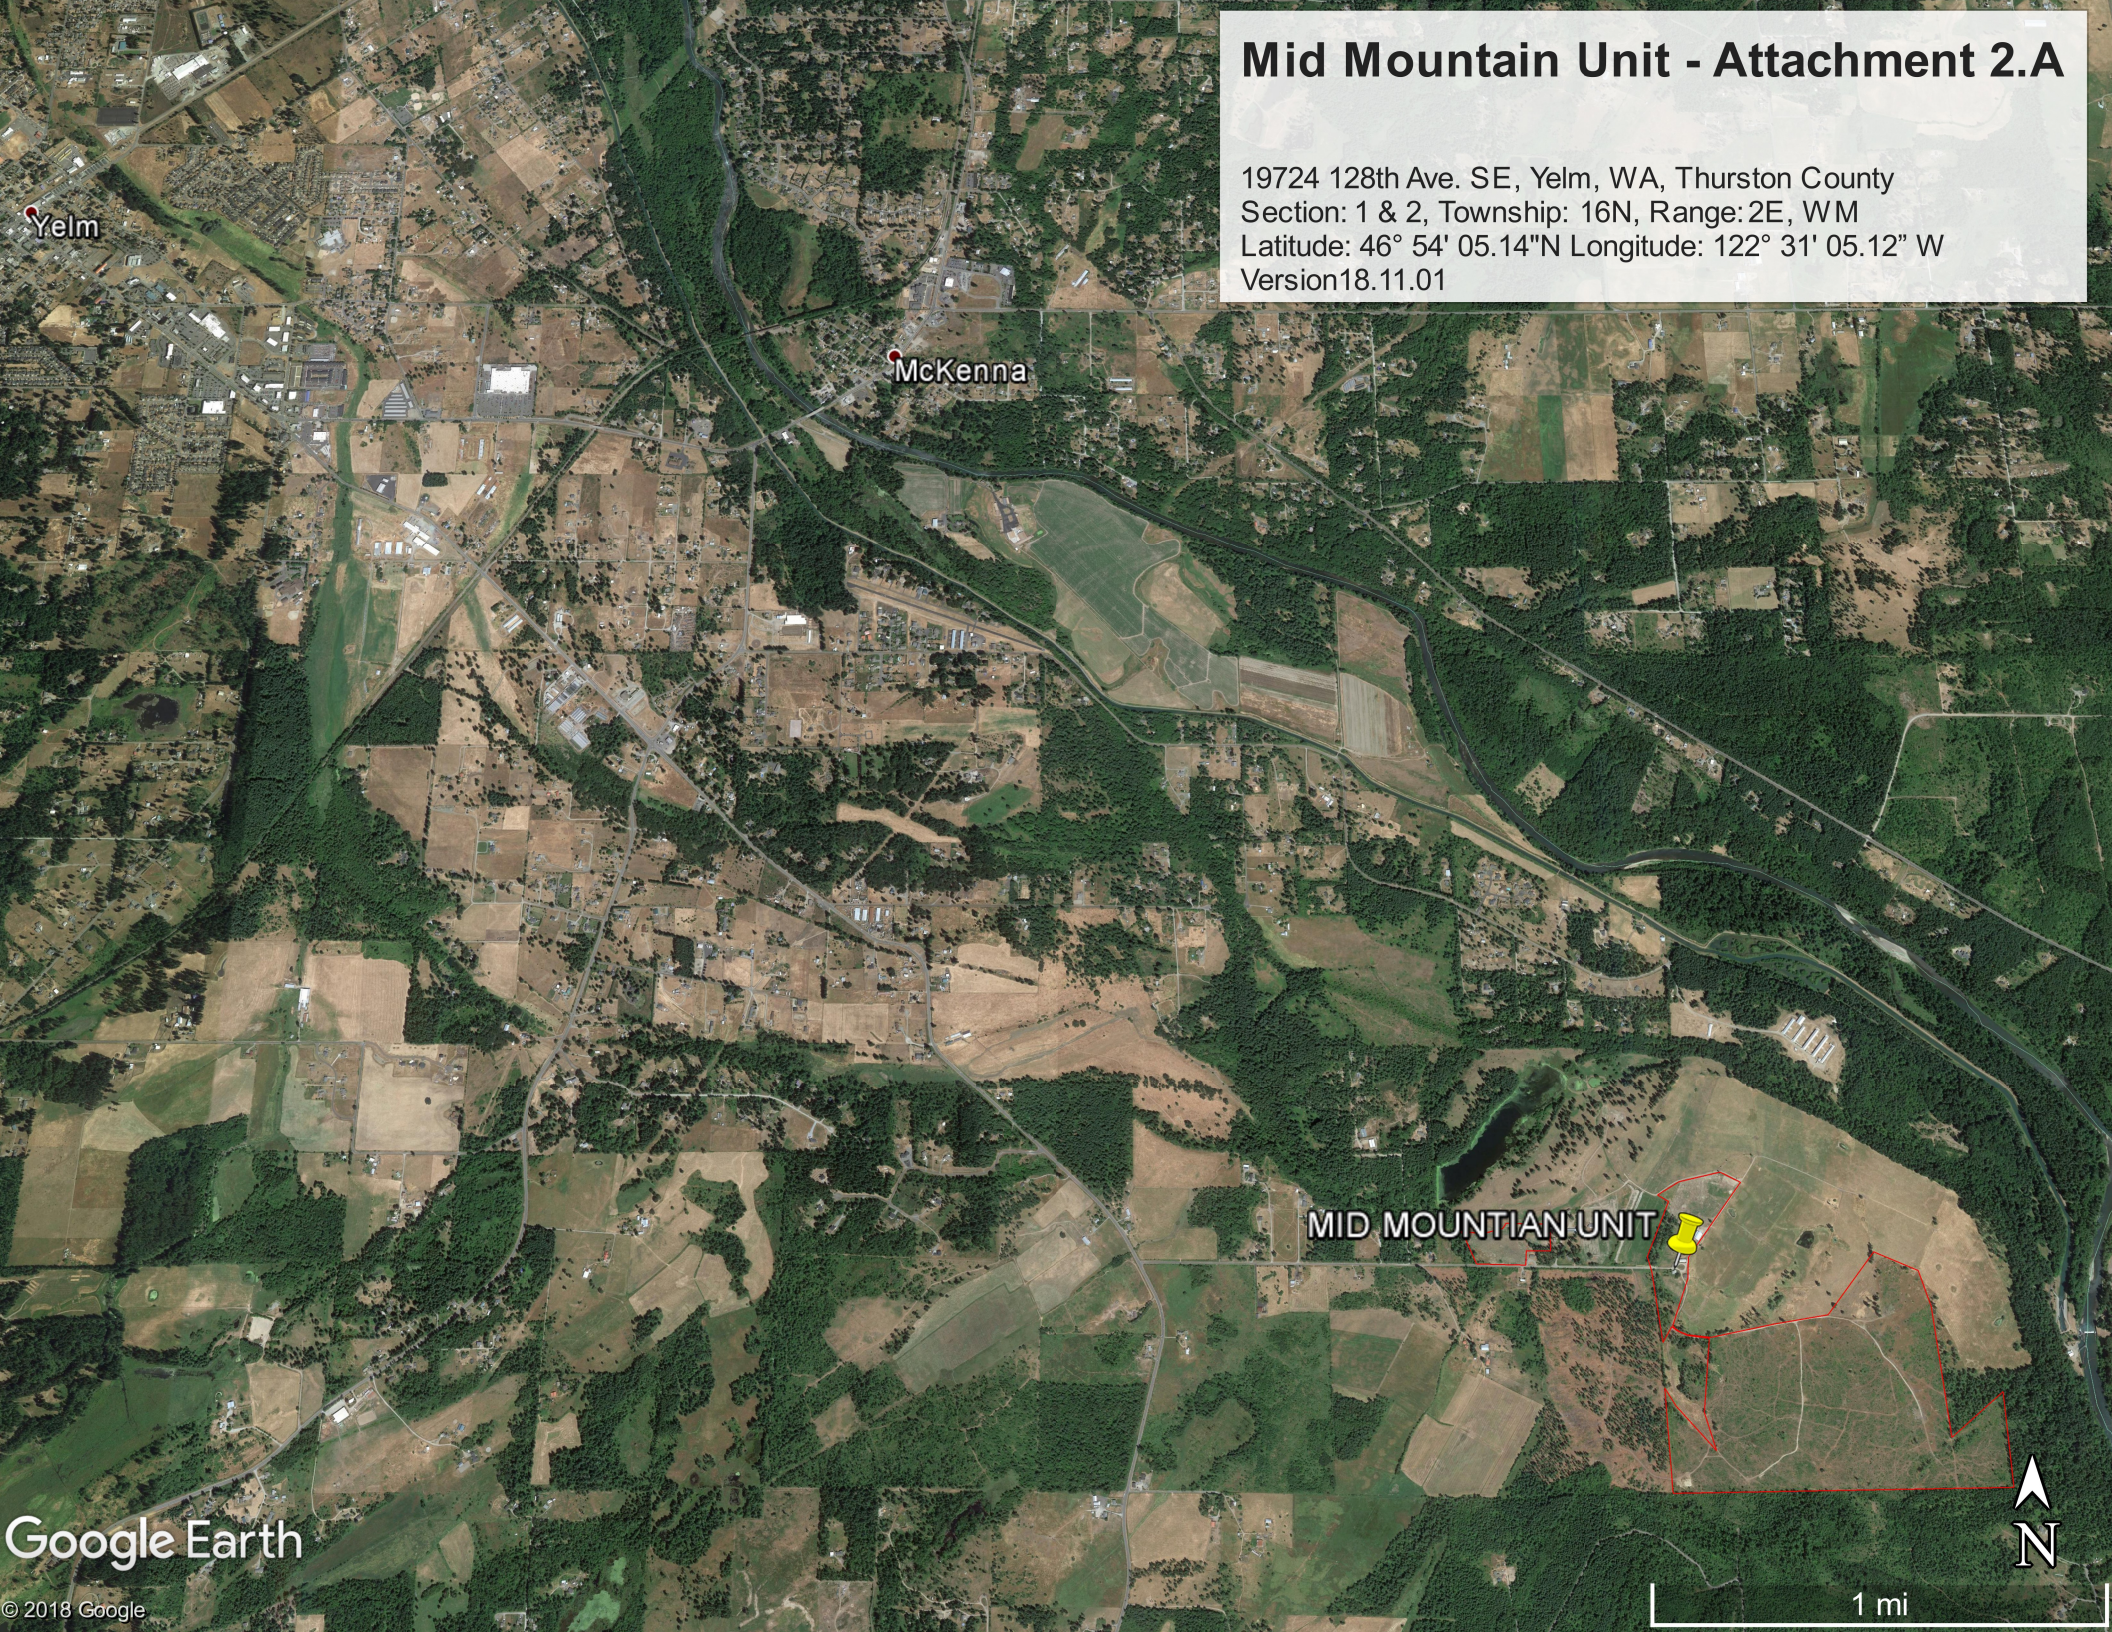

Mid Mountain Unit - Attachment 2.A

19724 128th Ave. SE, Yelm, WA, Thurston County
Section: 1 & 2, Township: 16N, Range: 2E, WM
Latitude: 46° 54' 05.14"N Longitude: 122° 31' 05.12" W
Version 18.11.01

MID MOUNTIAN UNIT